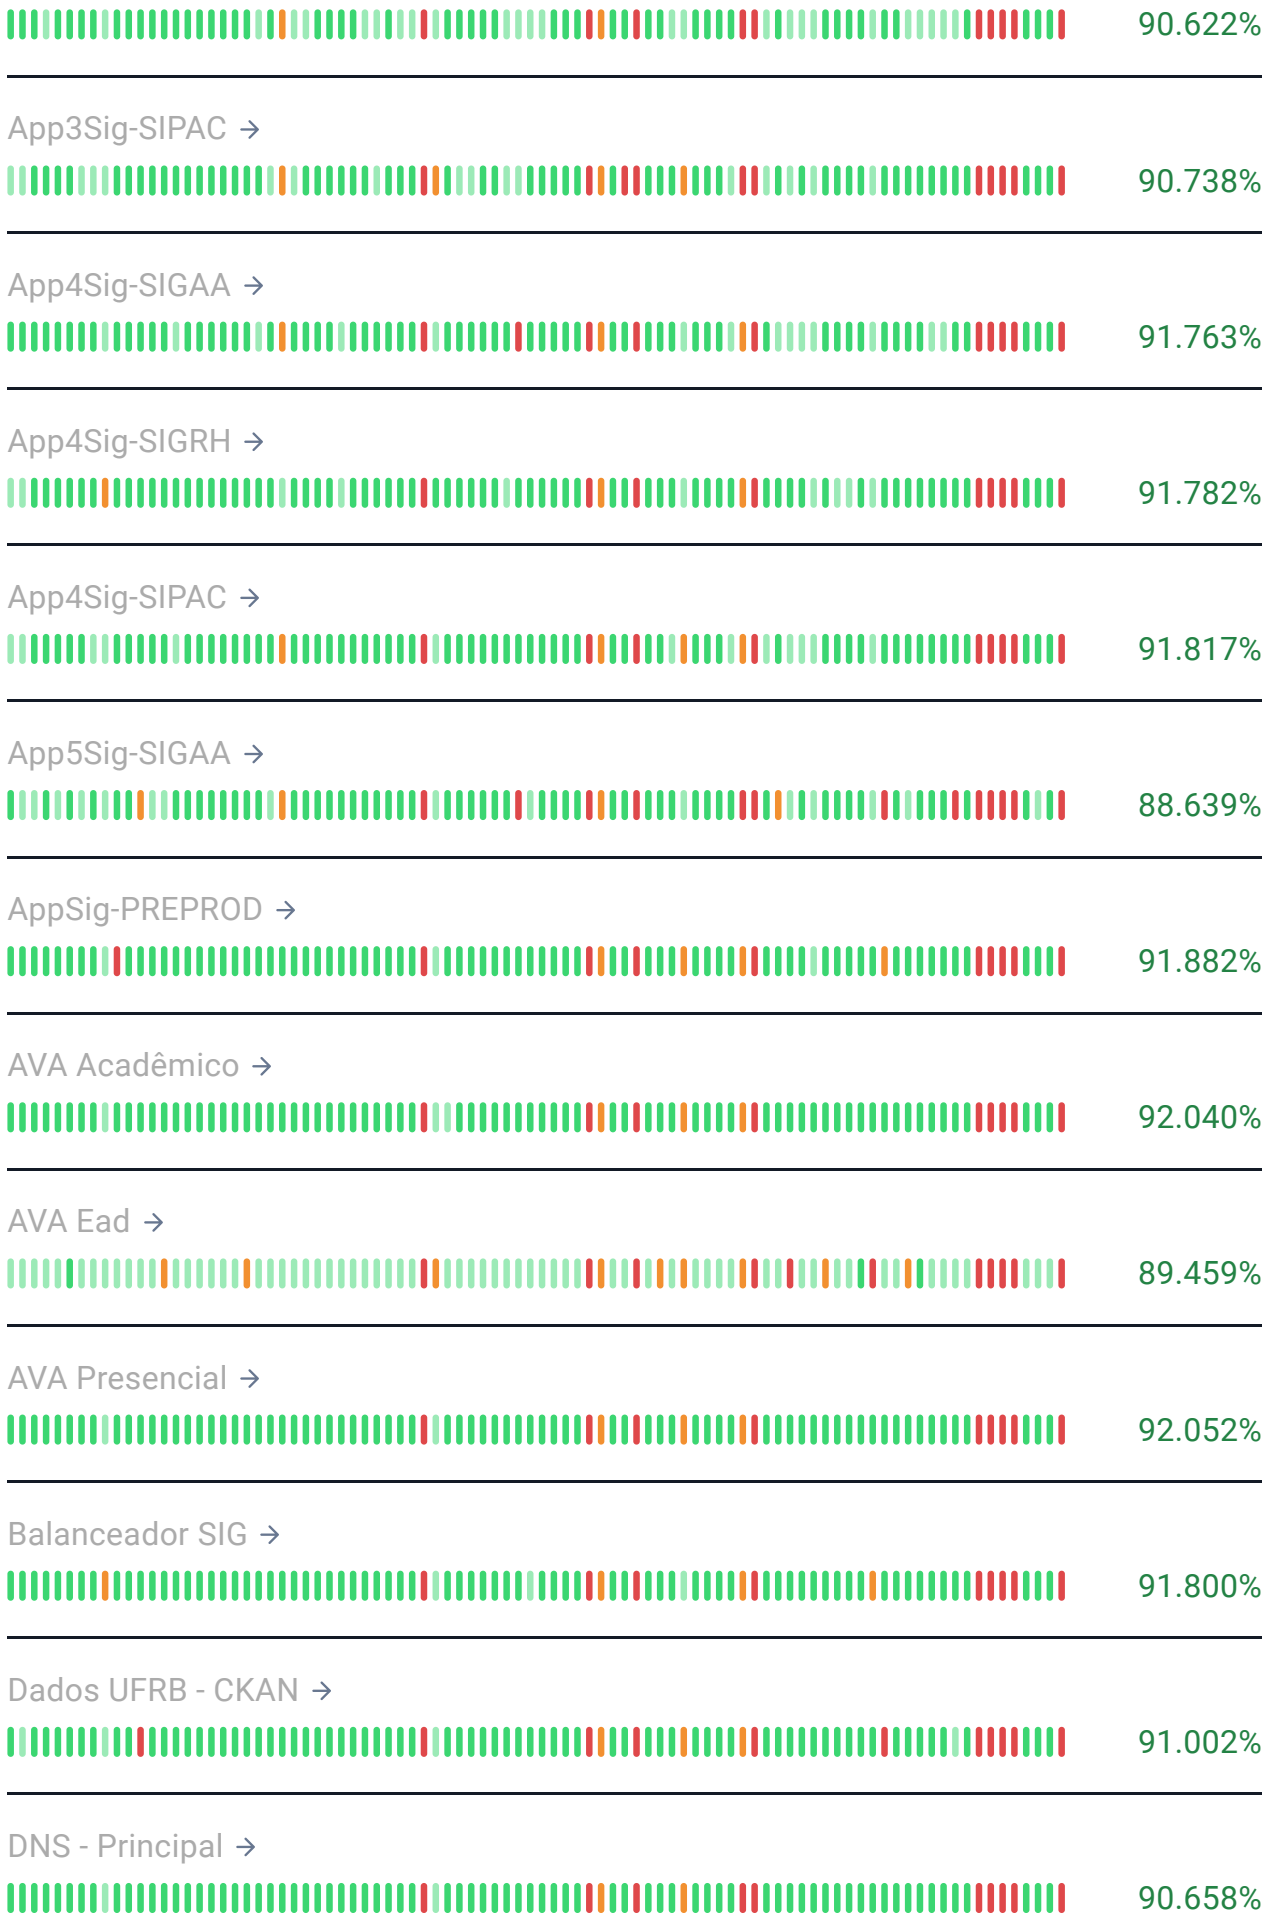

## Service status

Last updated 16:28:45  
Next update in 46 sec.

All systems **operational**

## Services

App1Sig-SIGAA →

89.255%

App1Sig-SIGRH →

89.252%

App1Sig-SIPAC →

89.243%

App2Sig-SIGAA →

91.772%

App2Sig-SIGRH →

91.841%

App2Sig-SIPAC →

91.852%

App3Sig-SIGAA →

90.477%

App3Sig-SIGRH →