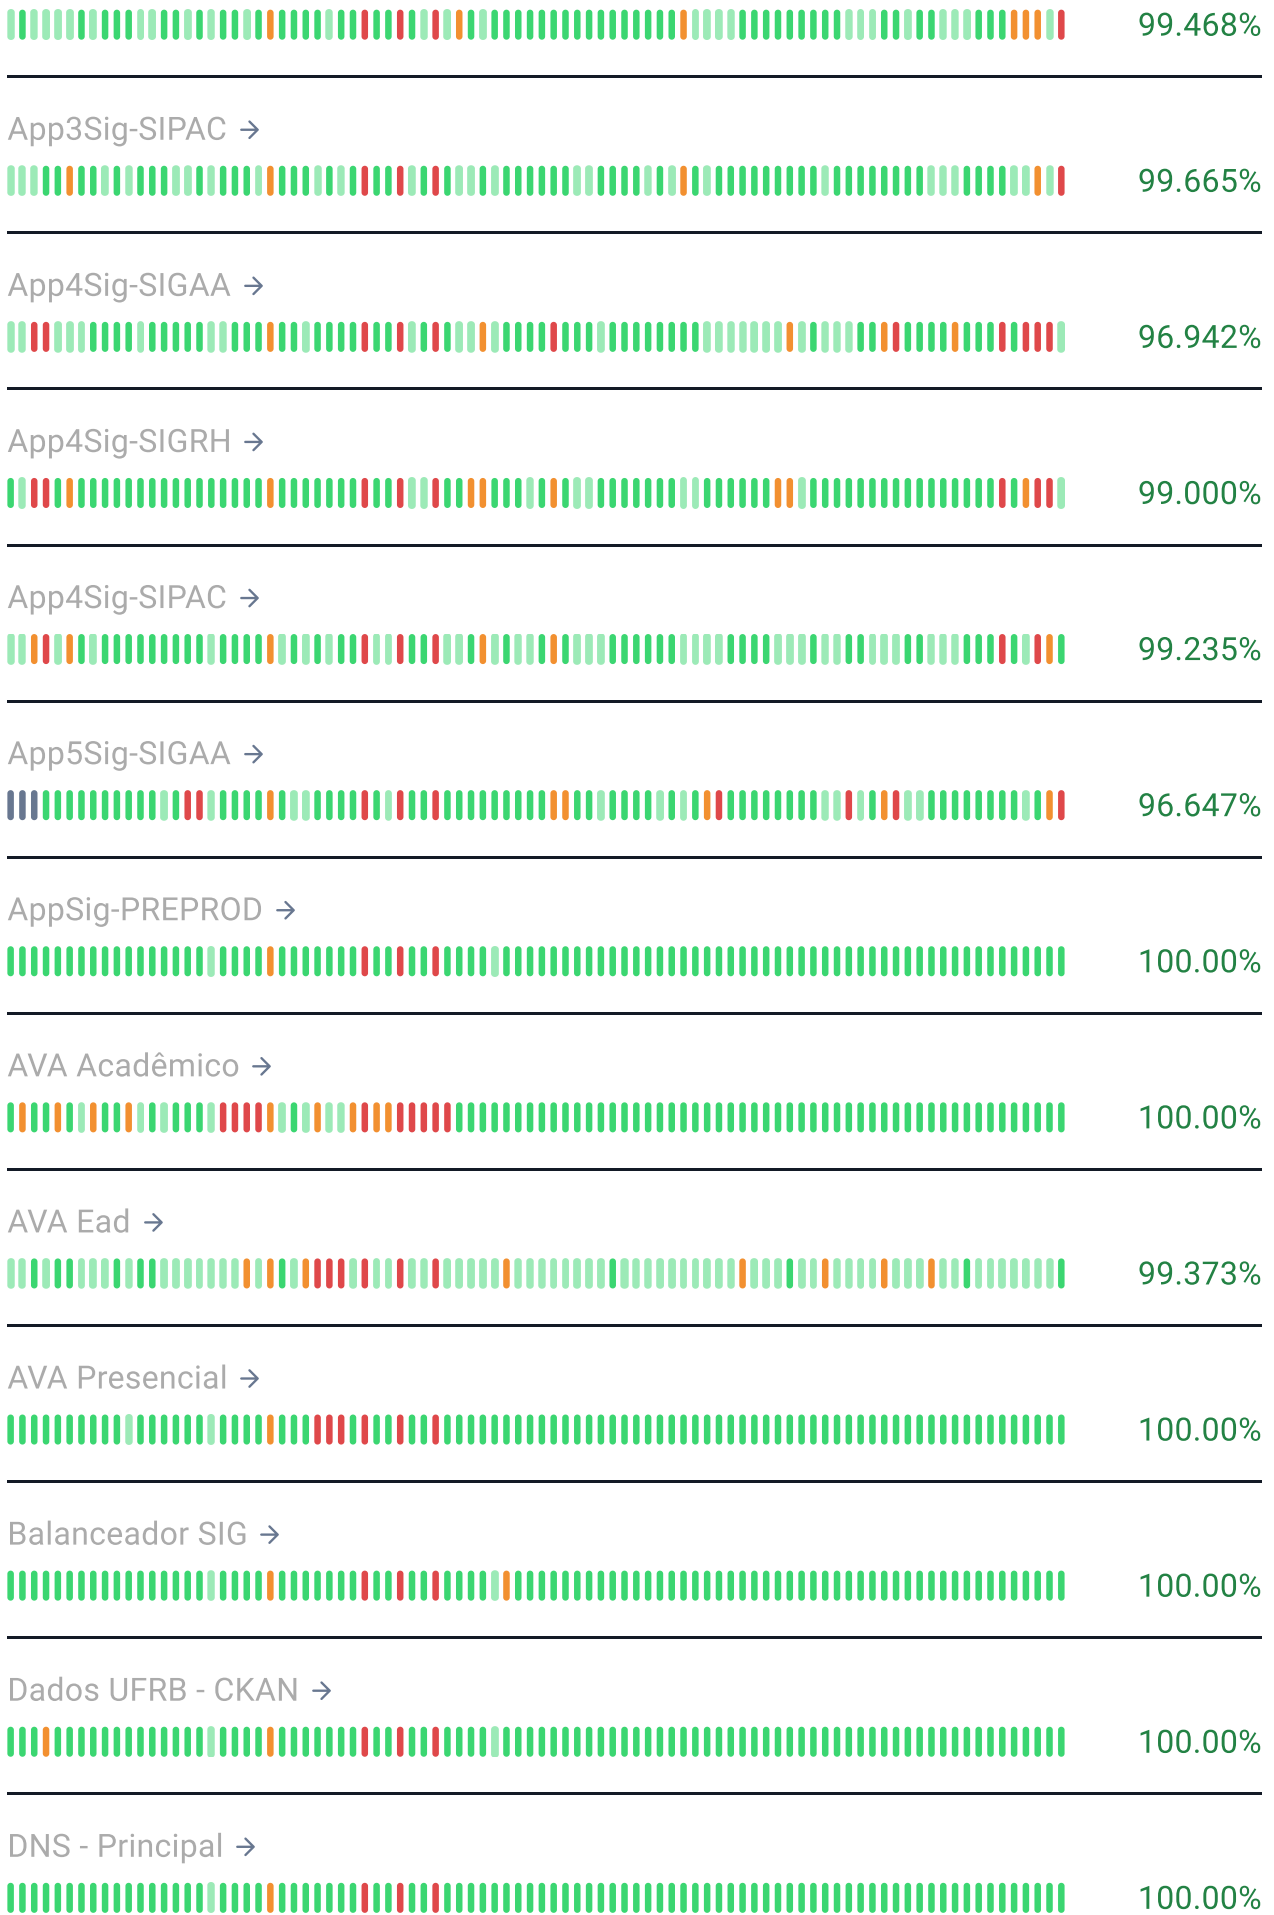

Service status

Last updated 16:02:15
Next update in 52 sec.

All systems **operational**

Services

App1Sig-SIGAA →

App1Sig-SIGRH →

App1Sig-SIPAC →

App2Sig-SIGAA →

App2Sig-SIGRH →

App2Sig-SIPAC →

App3Sig-SIGAA →

App3Sig-SIGRH →

[Privacy policy](#) | [Terms of Service](#) Powered by ●