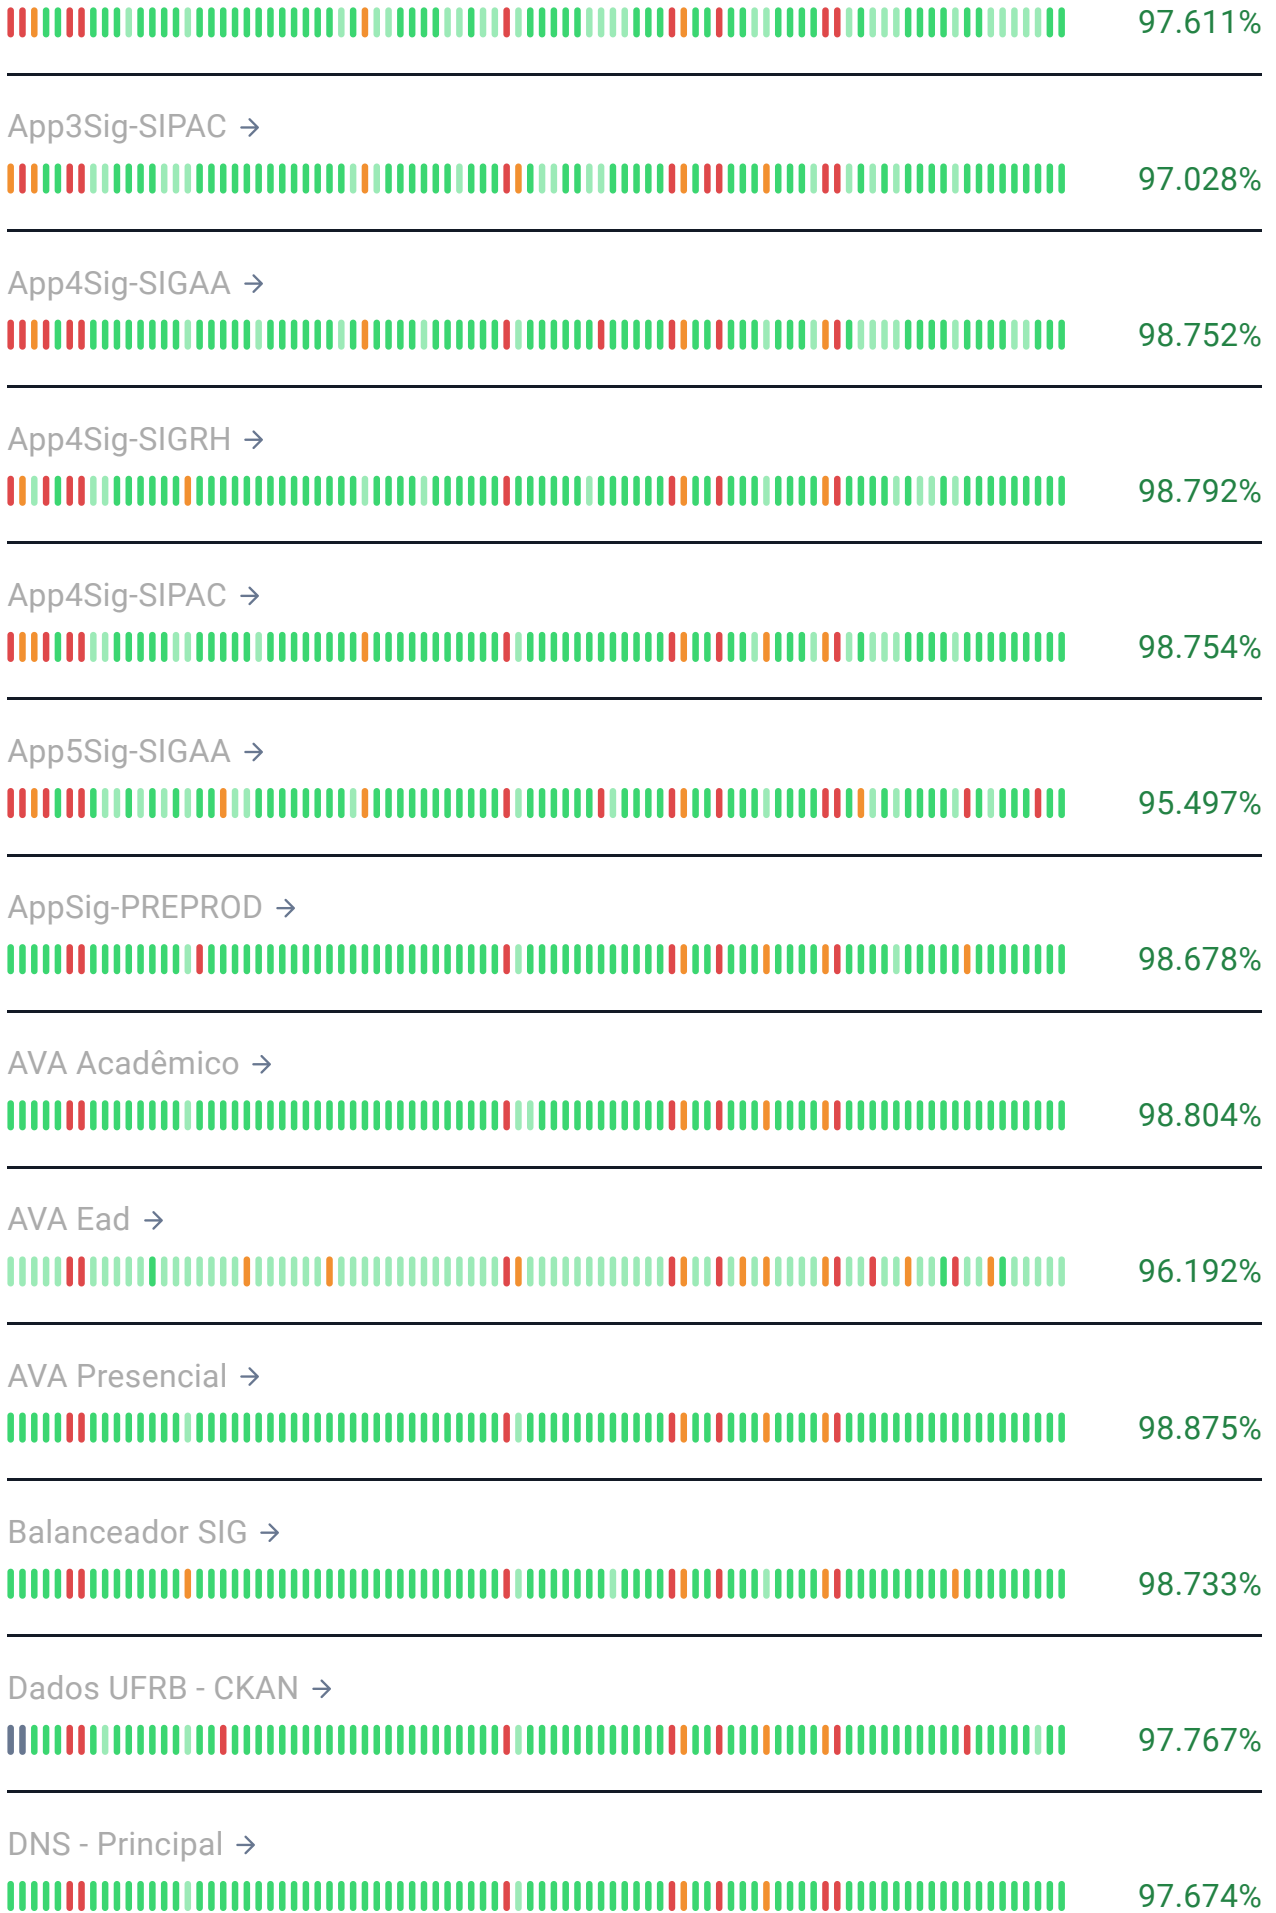

Service status

Last updated 14:47:37
Next update in 53 sec.

All systems **operational**

Services

App1Sig-SIGAA →

App1Sig-SIGRH →

App1Sig-SIPAC →

App2Sig-SIGAA →

App2Sig-SIGRH →

App2Sig-SIPAC →

App3Sig-SIGAA →

App3Sig-SIGRH →

[Privacy policy](#) | [Terms of Service](#) Powered by 