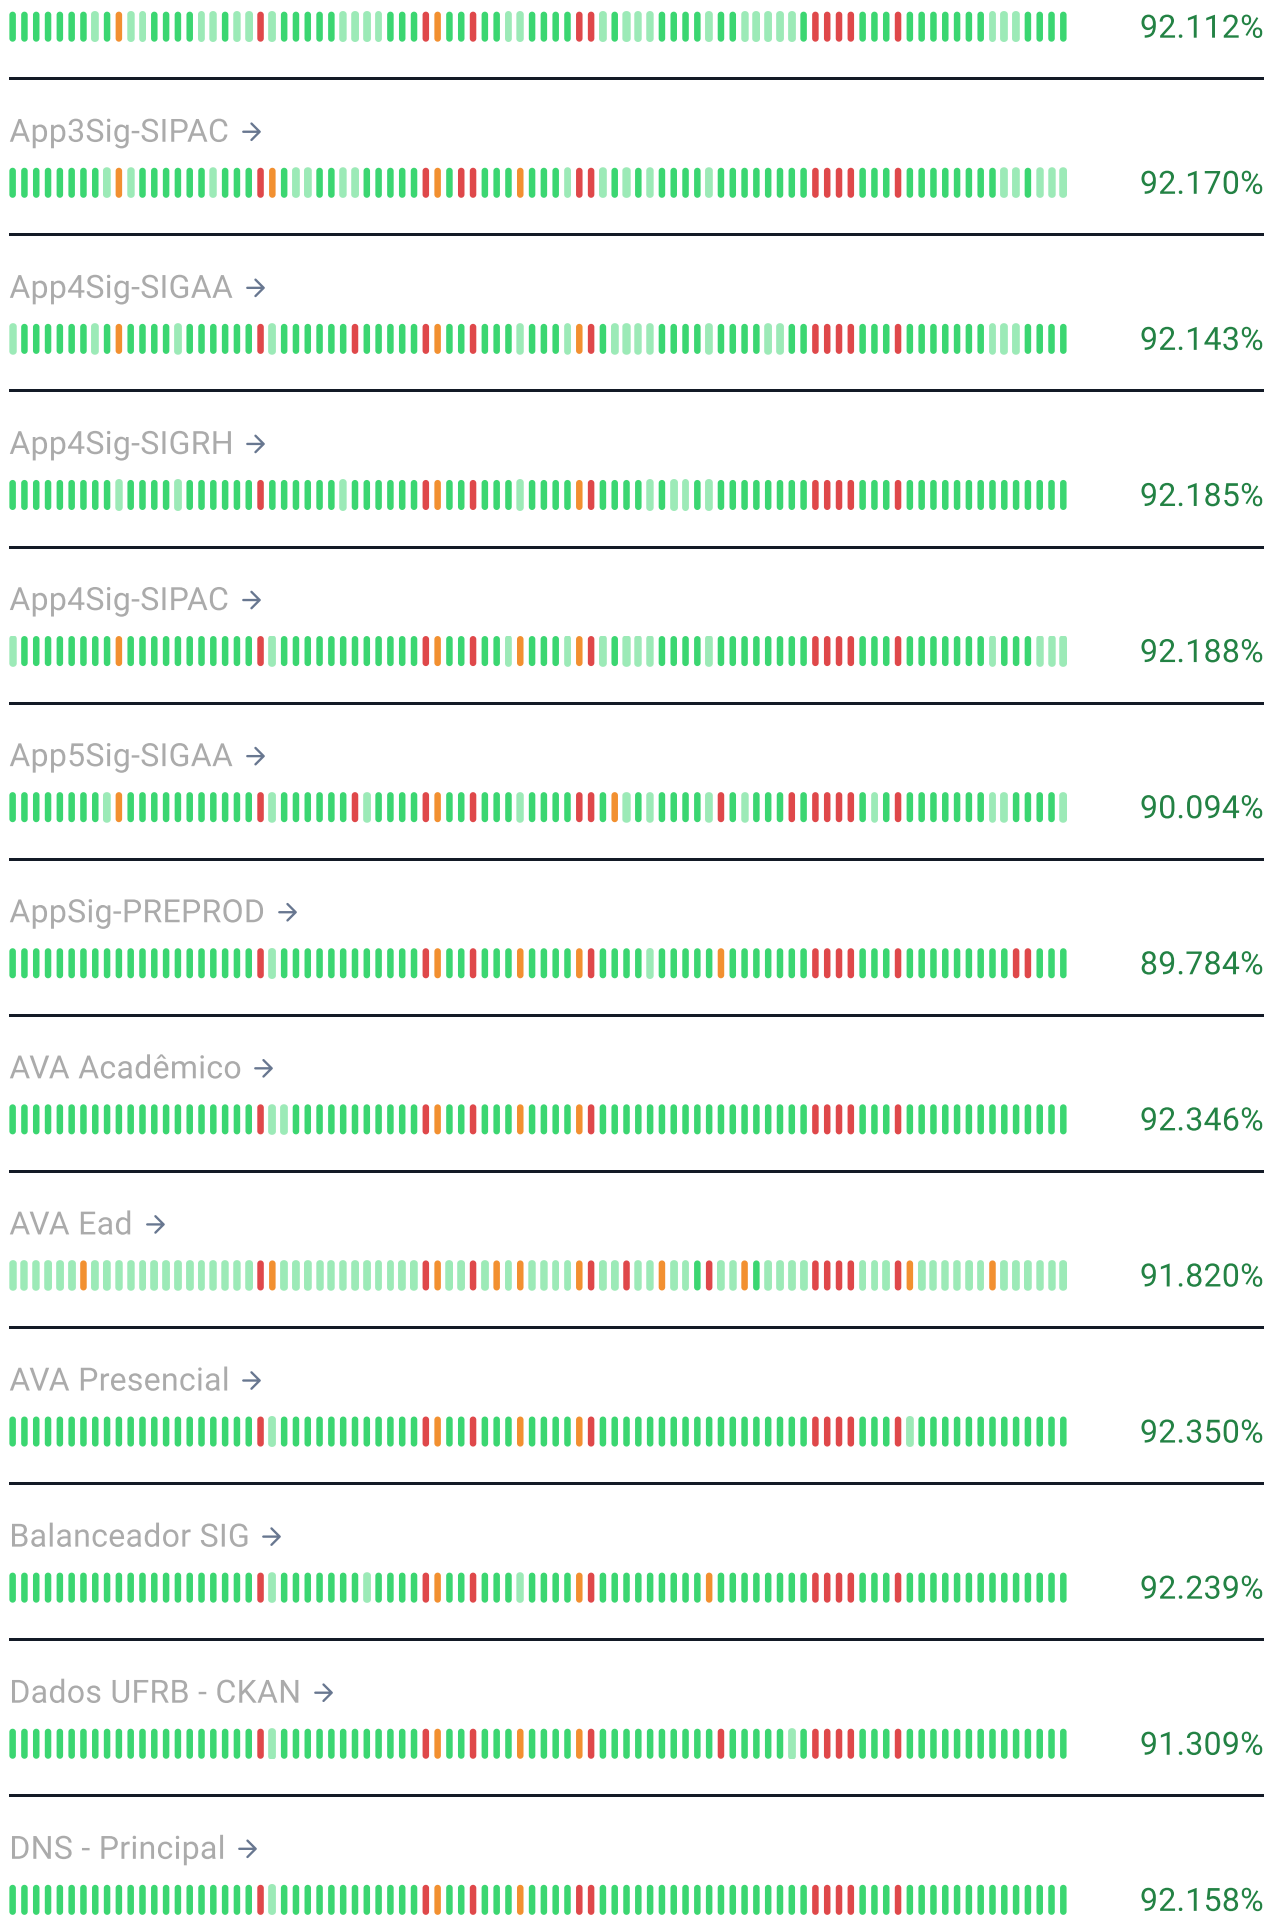

Service status

Last updated 15:59:48
Next update in 48 sec.

All systems **operational**

Services

App1Sig-SIGAA →

App1Sig-SIGRH →

App1Sig-SIPAC →

App2Sig-SIGAA →

App2Sig-SIGRH →

App2Sig-SIPAC →

App3Sig-SIGAA →

App3Sig-SIGRH →

[Privacy policy](#) | [Terms of Service](#) Powered by ●