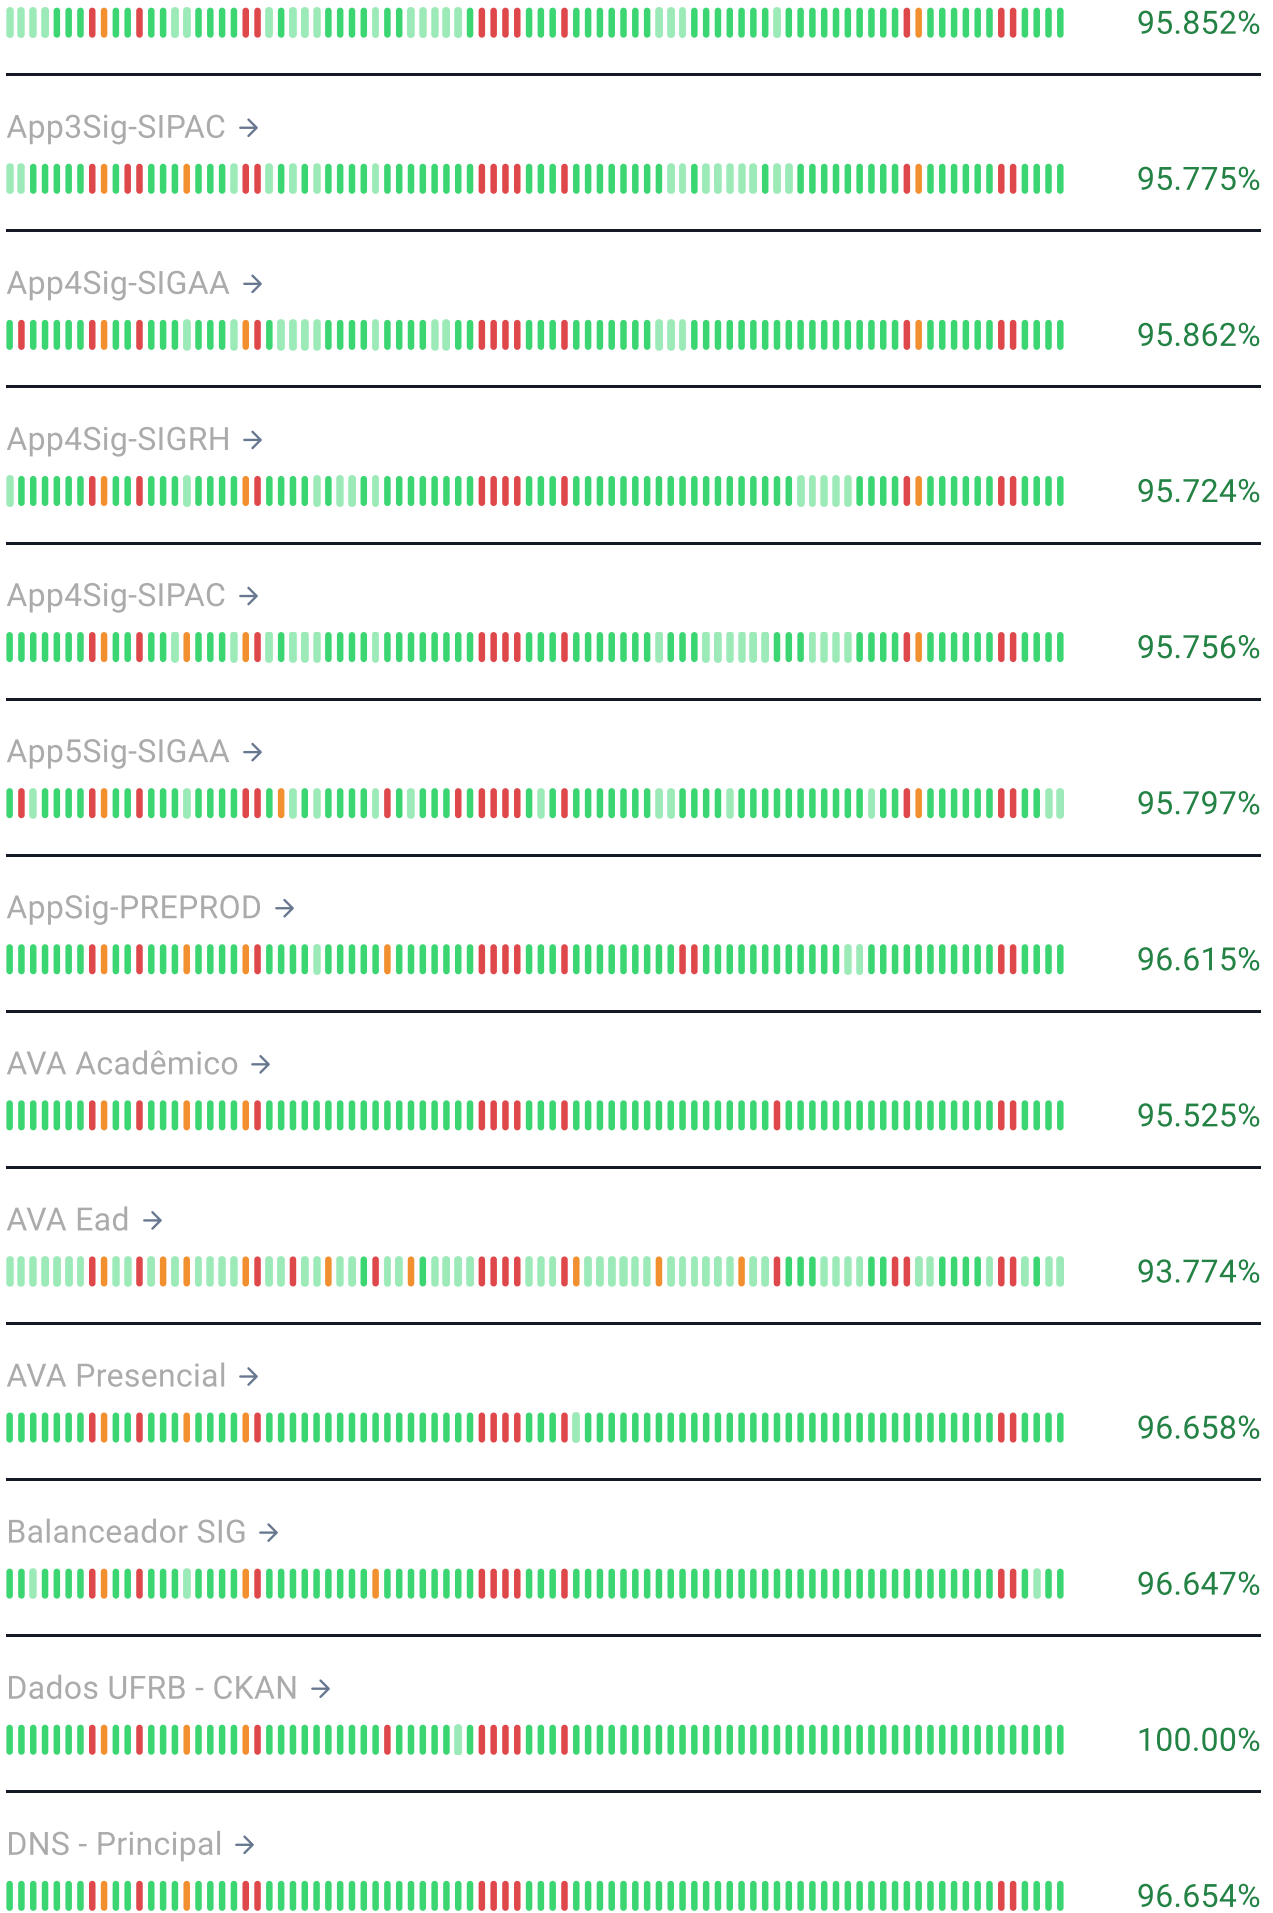

Service status

Last updated 16:02:29

Next update in 43 sec.

All systems **operational**

Services

App1Sig-SIGAA →

App1Sig-SIGRH →

App1Sig-SIPAC →

App2Sig-SIGAA →

App2Sig-SIGRH →

App2Sig-SIPAC →

App3Sig-SIGAA →

App3Sig-SIGRH →

[Privacy policy](#) | [Terms of Service](#) Powered by 