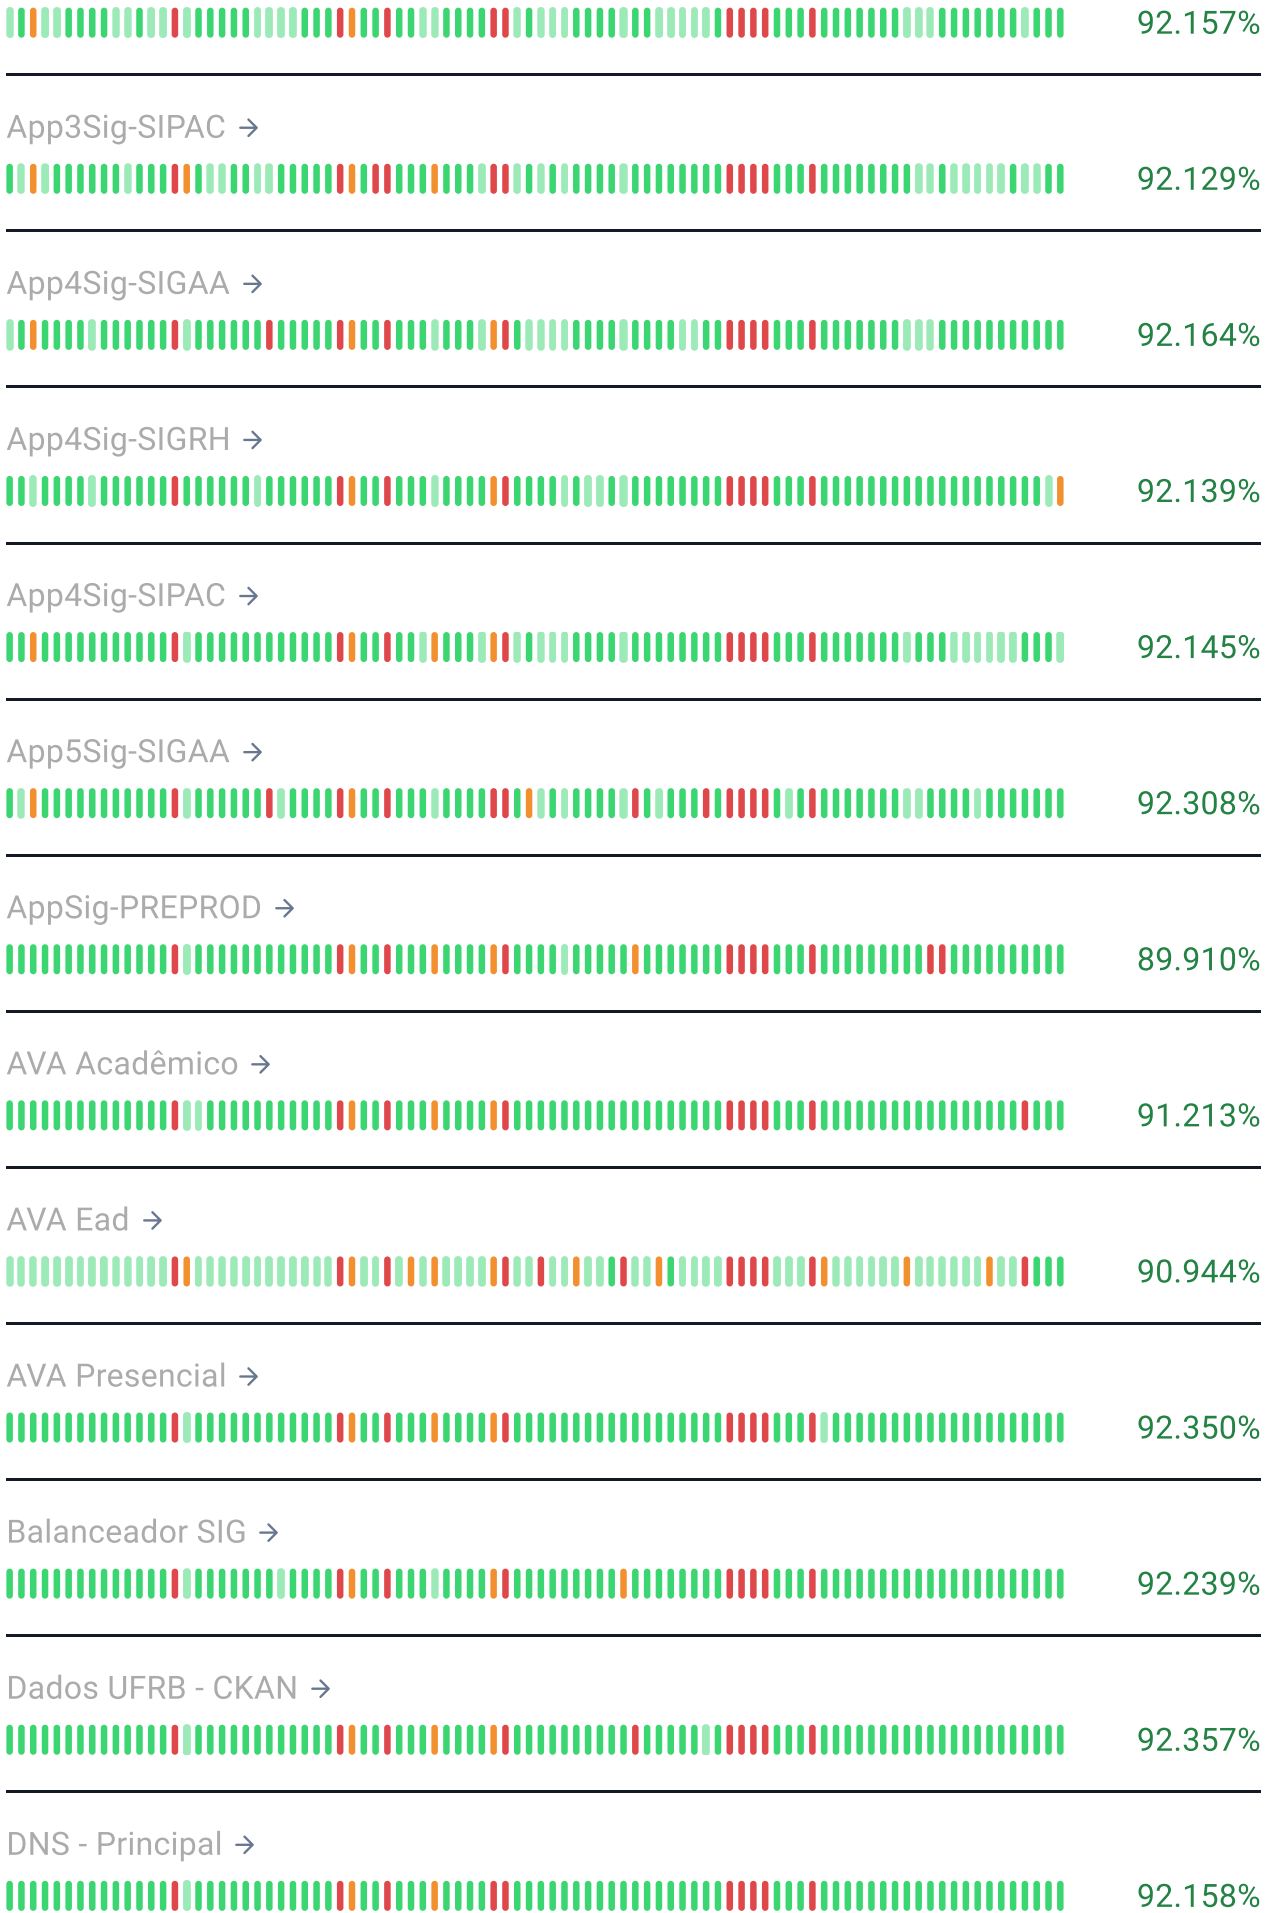

Service status

Last updated 16:05:00
Next update in 57 sec.

All systems **operational**

Services

App1Sig-SIGAA →

92.178%

App1Sig-SIGRH →

92.197%

App1Sig-SIPAC →

92.188%

App2Sig-SIGAA →

92.165%

App2Sig-SIGRH →

92.202%

App2Sig-SIPAC →

92.209%

App3Sig-SIGAA →

92.181%

App3Sig-SIGRH →

[Privacy policy](#) | [Terms of Service](#) Powered by ●