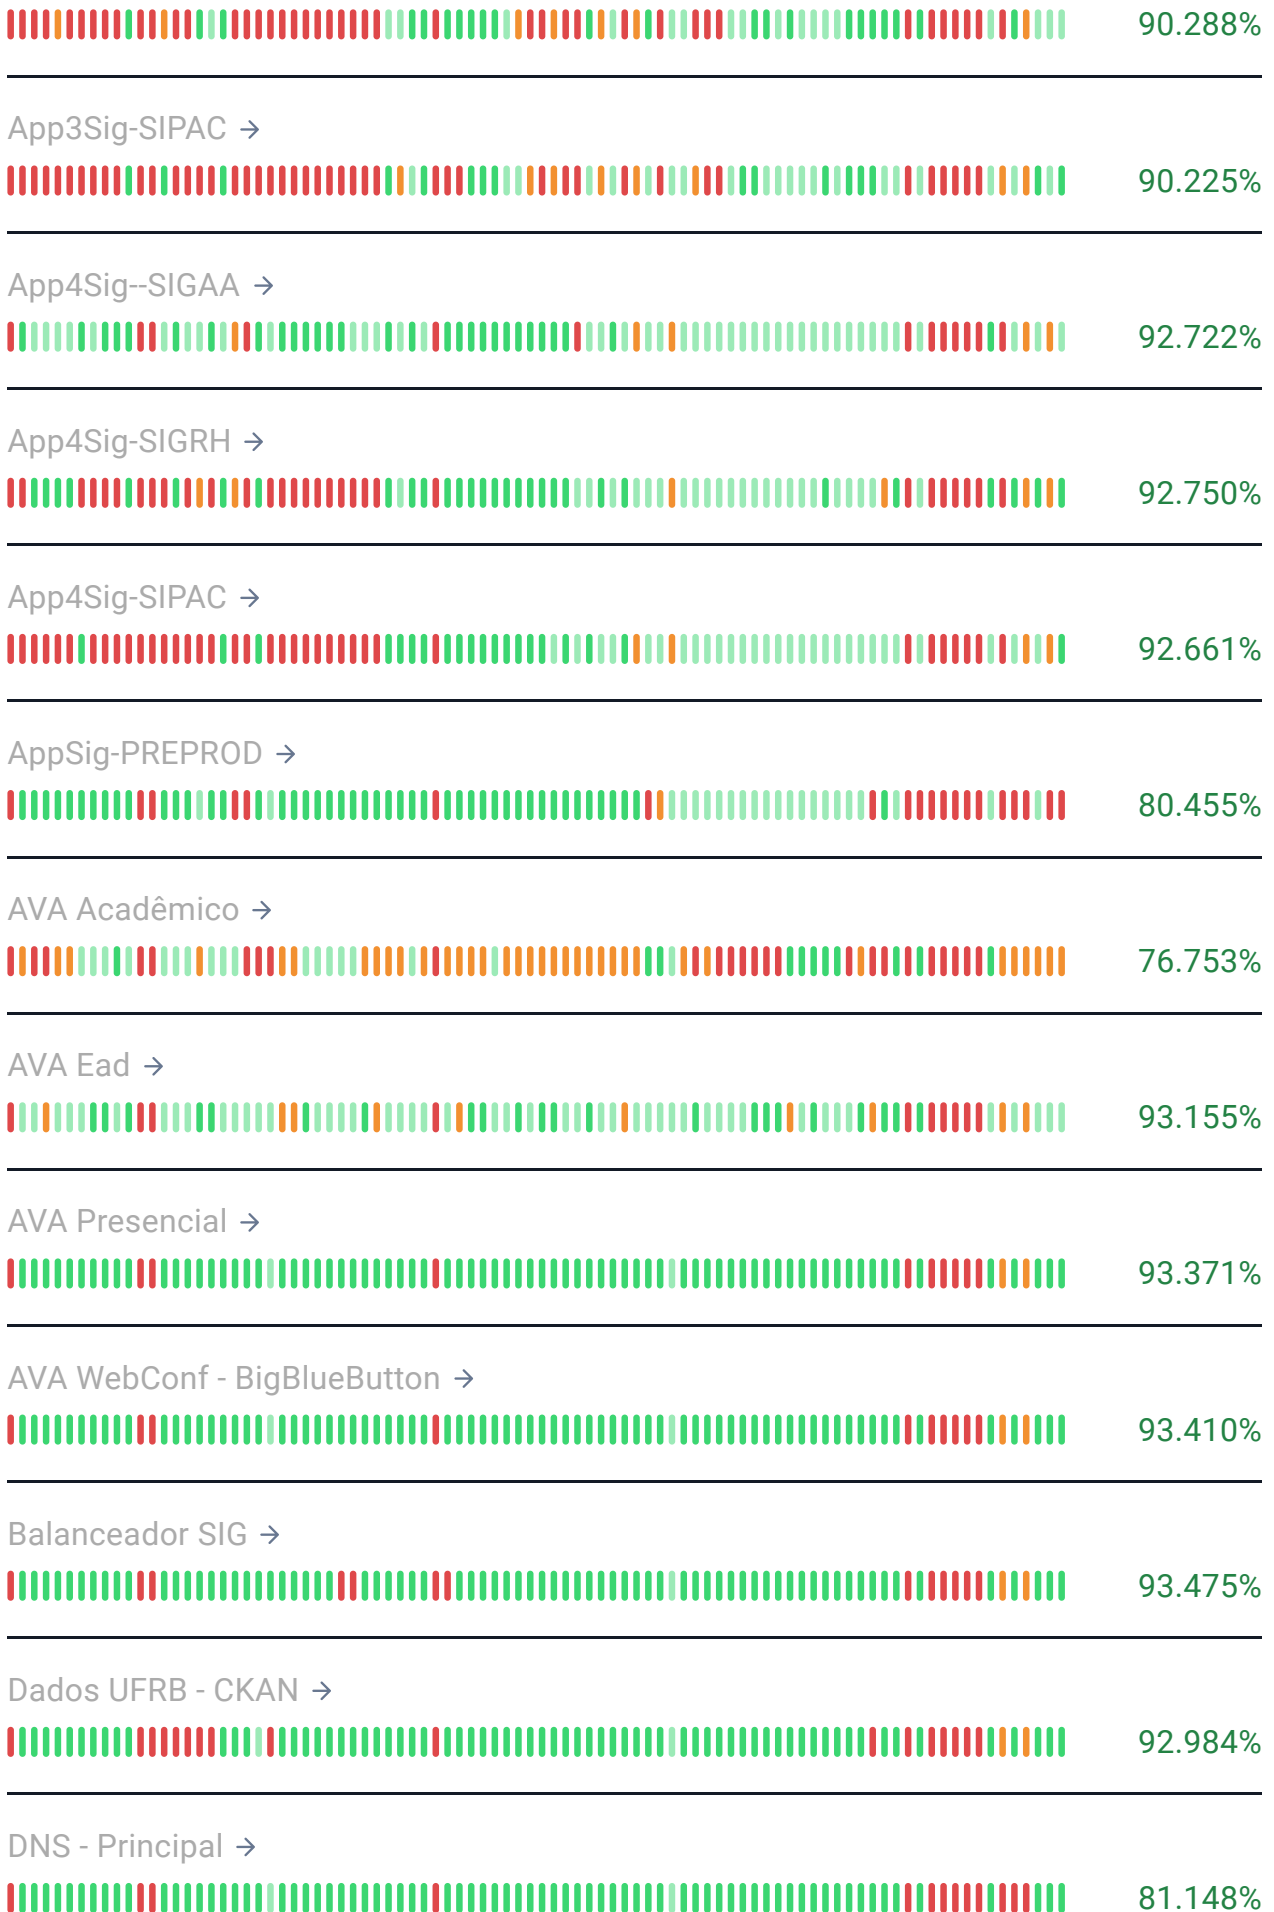

## Service status

Last updated 15:32:24  
Next update in 53 sec.

All systems **operational**

## Services

App1Sig-SIGAA →

91.988%

App1Sig-SIGRH →

92.062%

App1Sig-SIPAC →

92.020%

App2Sig-SIGAA →

91.010%

App2Sig-SIGRH →

91.070%

App2Sig-SIPAC →

91.011%

App3Sig-SIGAA →

90.289%

App3Sig-SIGRH →