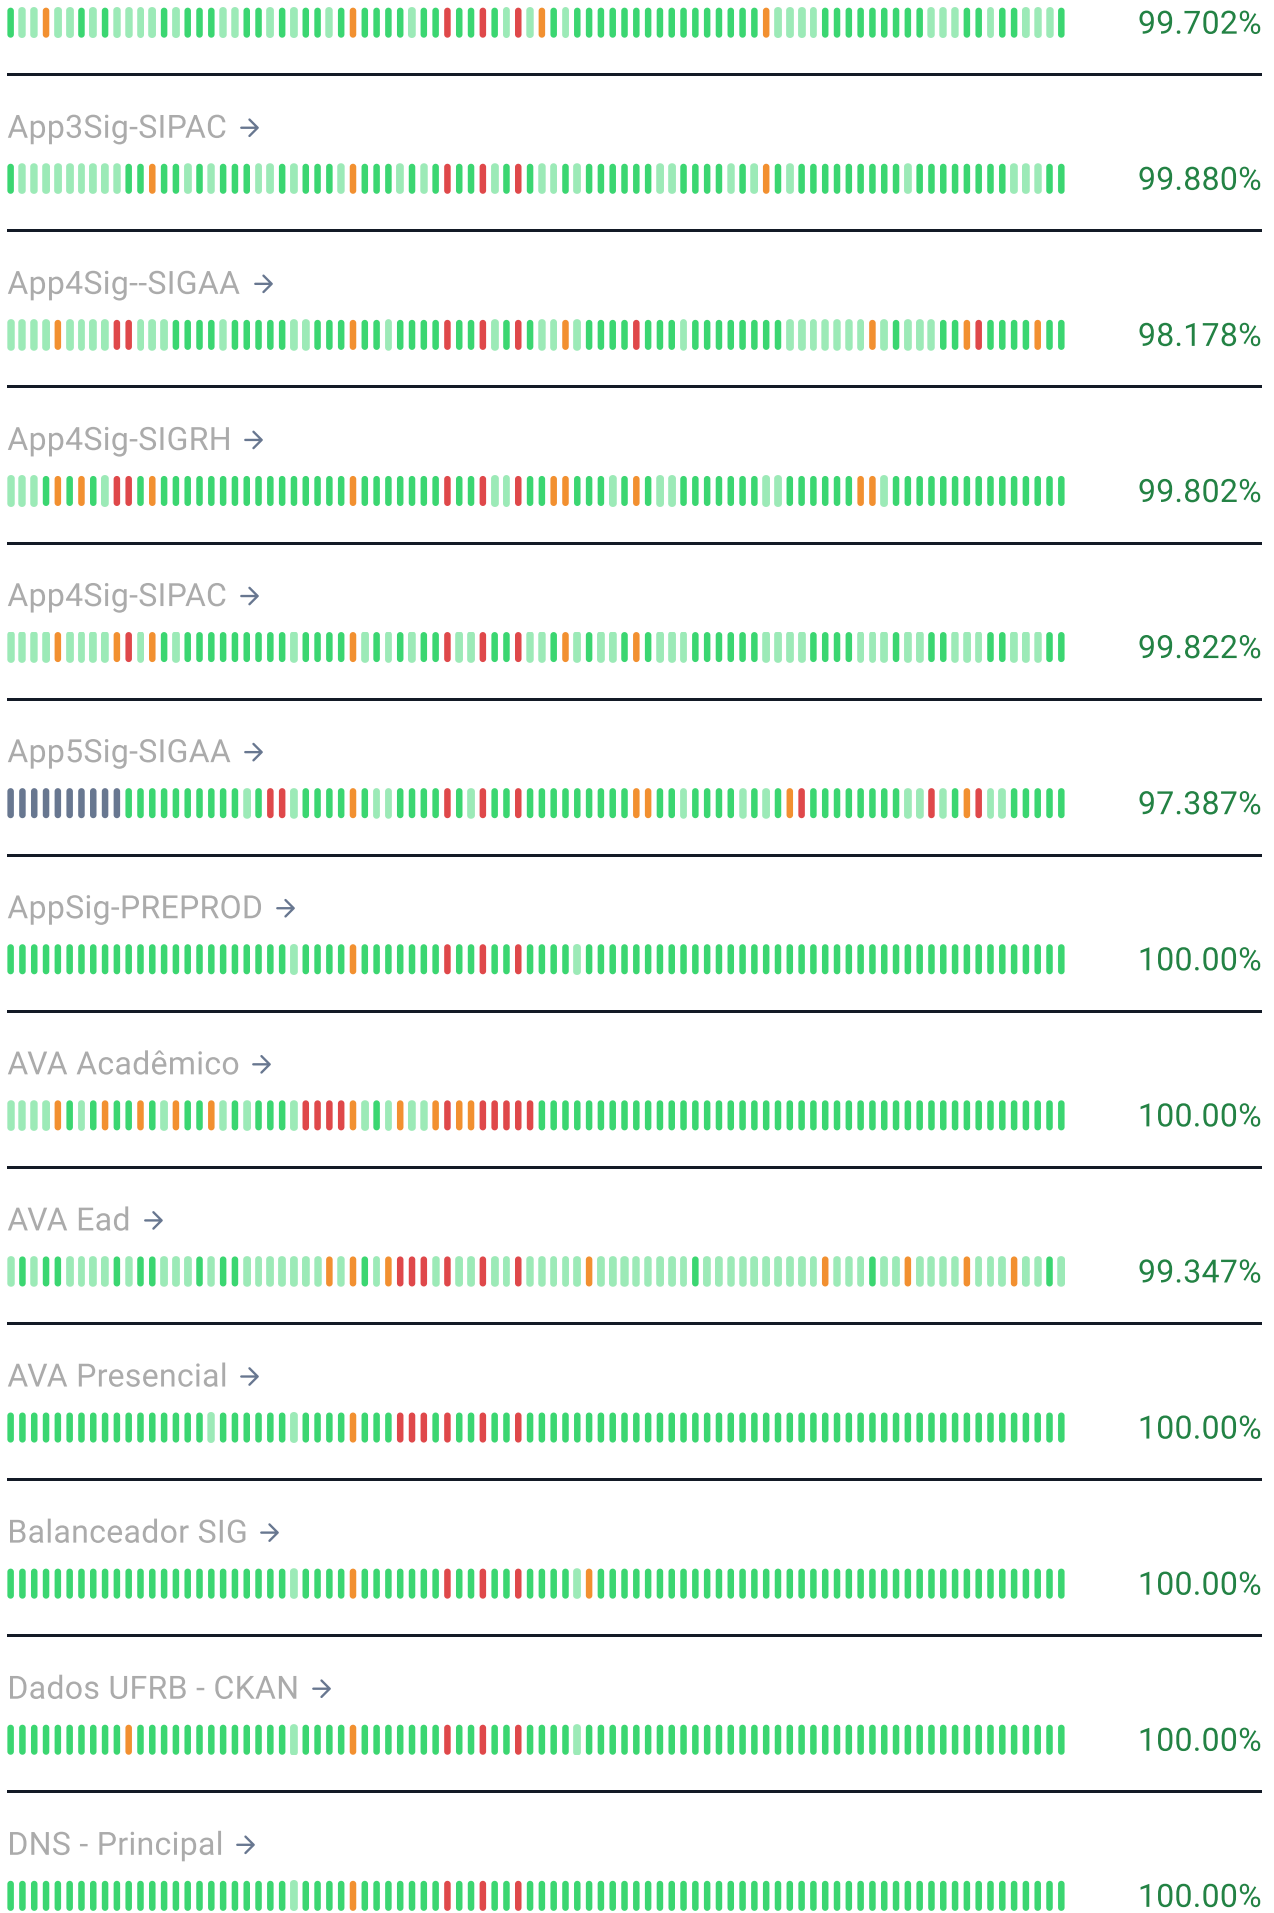

## Service status

Last updated 15:46:45  
Next update in 54 sec.

All systems **operational**

## Services

App1Sig-SIGAA →

96.586%

App1Sig-SIGRH →

98.446%

App1Sig-SIPAC →

98.855%

App2Sig-SIGAA →

96.520%

App2Sig-SIGRH →

98.393%

App2Sig-SIPAC →

99.088%

App3Sig-SIGAA →

97.756%

App3Sig-SIGRH →