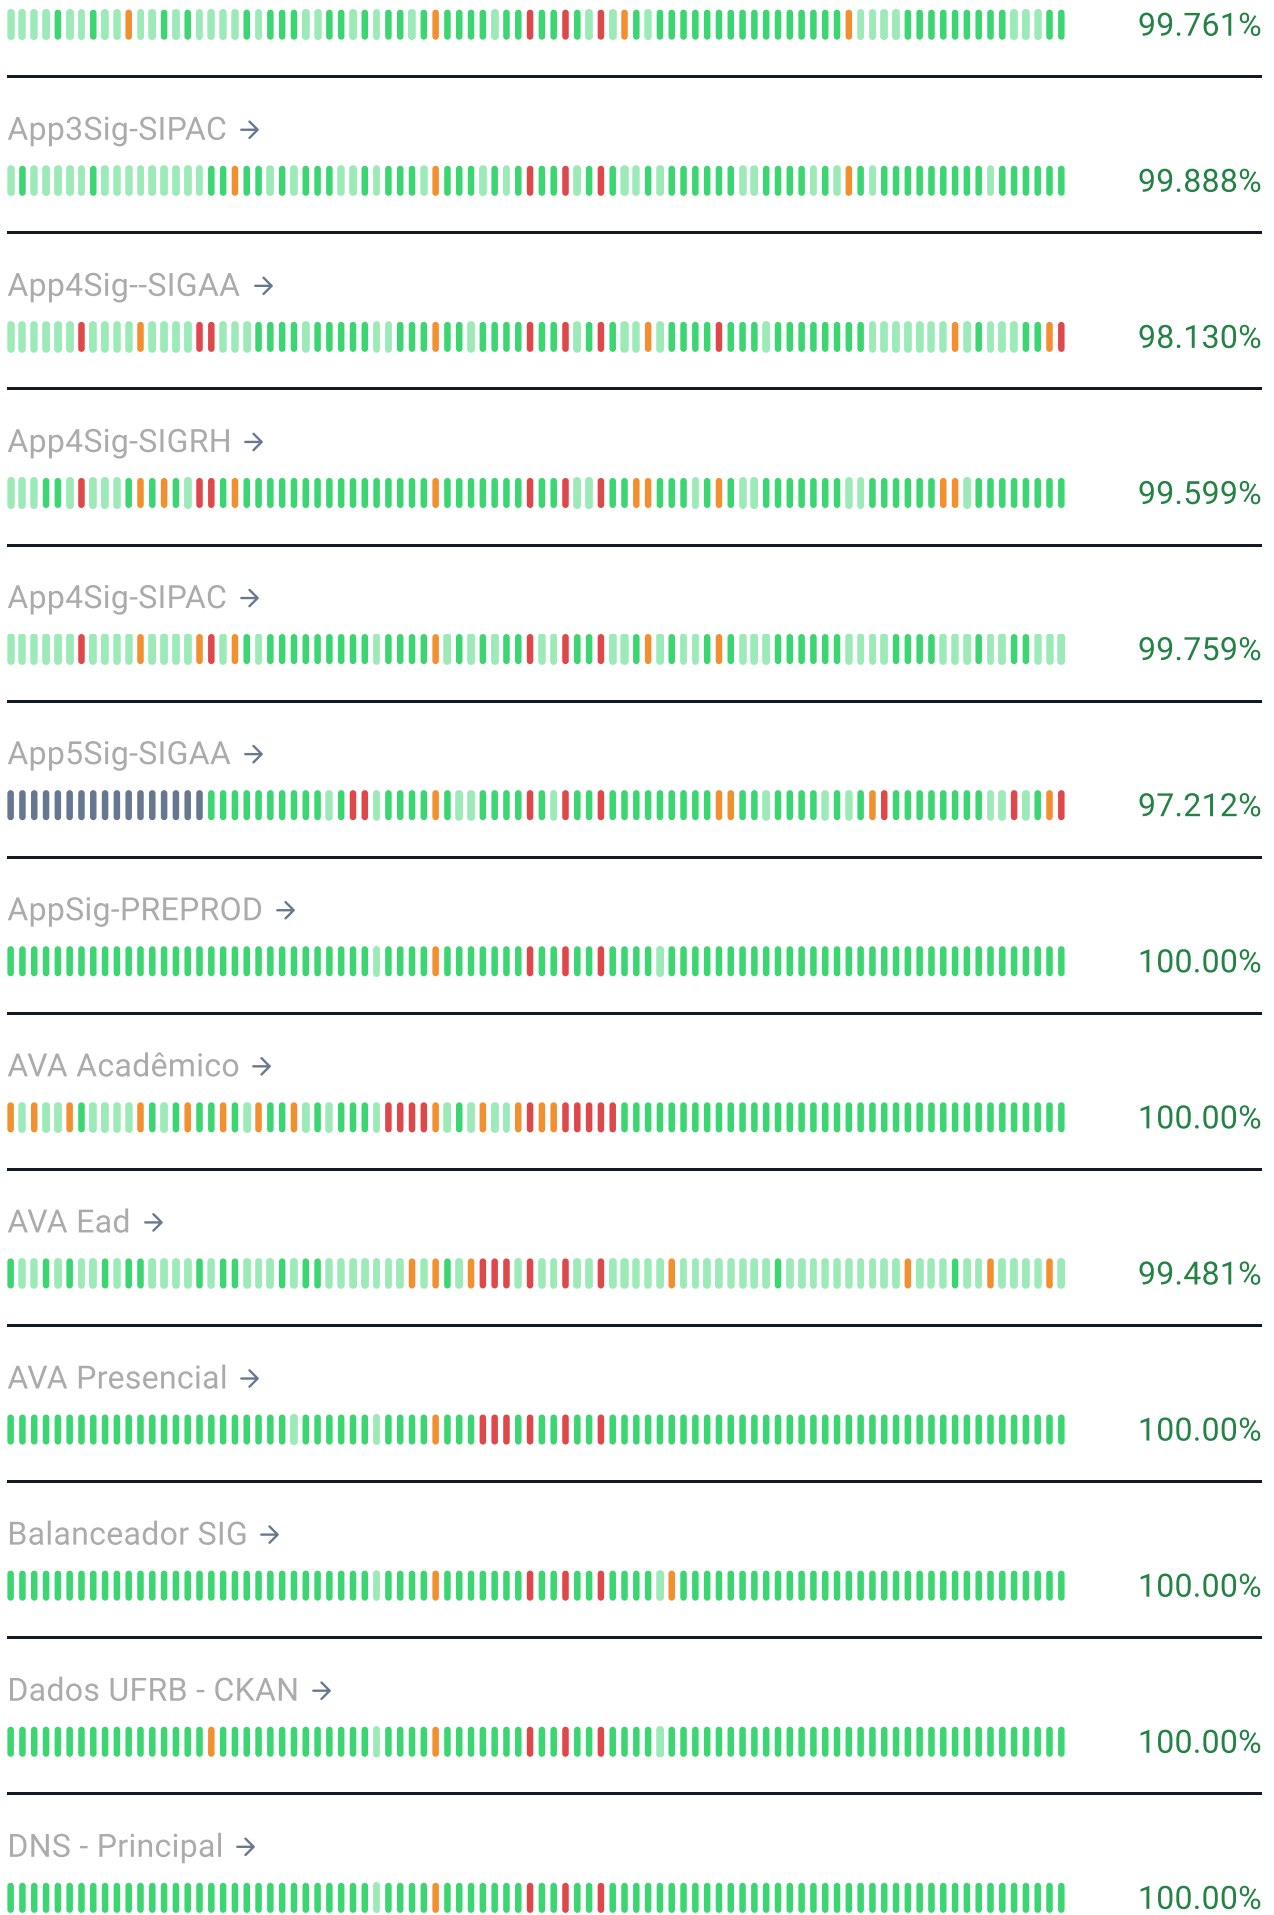

Service status

Last updated 15:47:19
Next update in 54 sec.

All systems **operational**

Services

App1Sig-SIGAA →

97.127%

App1Sig-SIGRH →

98.970%

App1Sig-SIPAC →

99.122%

App2Sig-SIGAA →

96.534%

App2Sig-SIGRH →

98.382%

App2Sig-SIPAC →

99.078%

App3Sig-SIGAA →

97.915%

App3Sig-SIGRH →

[Privacy policy](#) | [Terms of Service](#) Powered by 