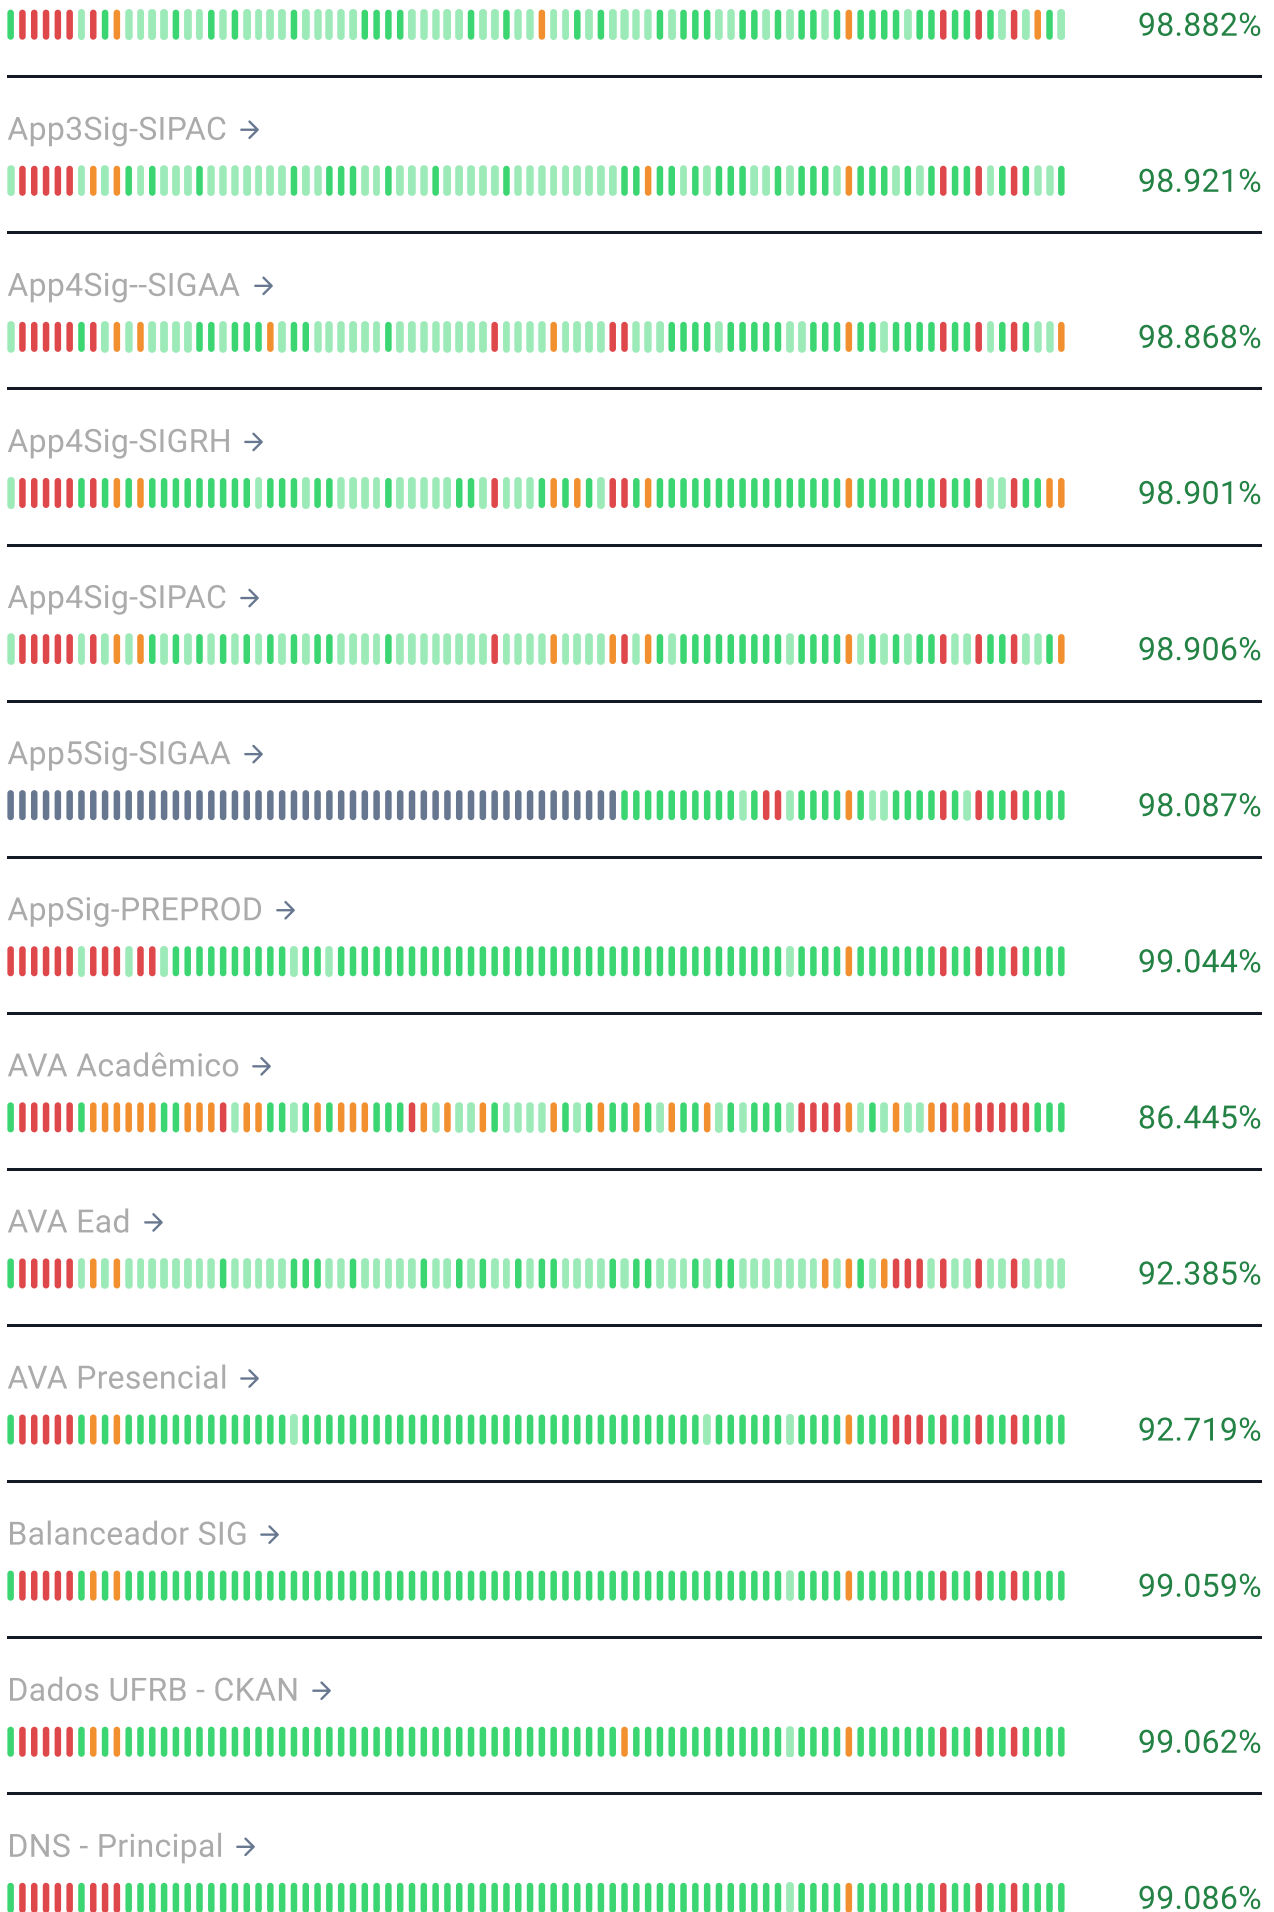

## Service status

Last updated 15:16:49  
Next update in 45 sec.

All systems **operational**

## Services

App1Sig-SIGAA →

94.725%

App1Sig-SIGRH →

97.198%

App1Sig-SIPAC →

97.610%

App2Sig-SIGAA →

98.726%

App2Sig-SIGRH →

98.719%

App2Sig-SIPAC →

98.765%

App3Sig-SIGAA →

97.924%

App3Sig-SIGRH →