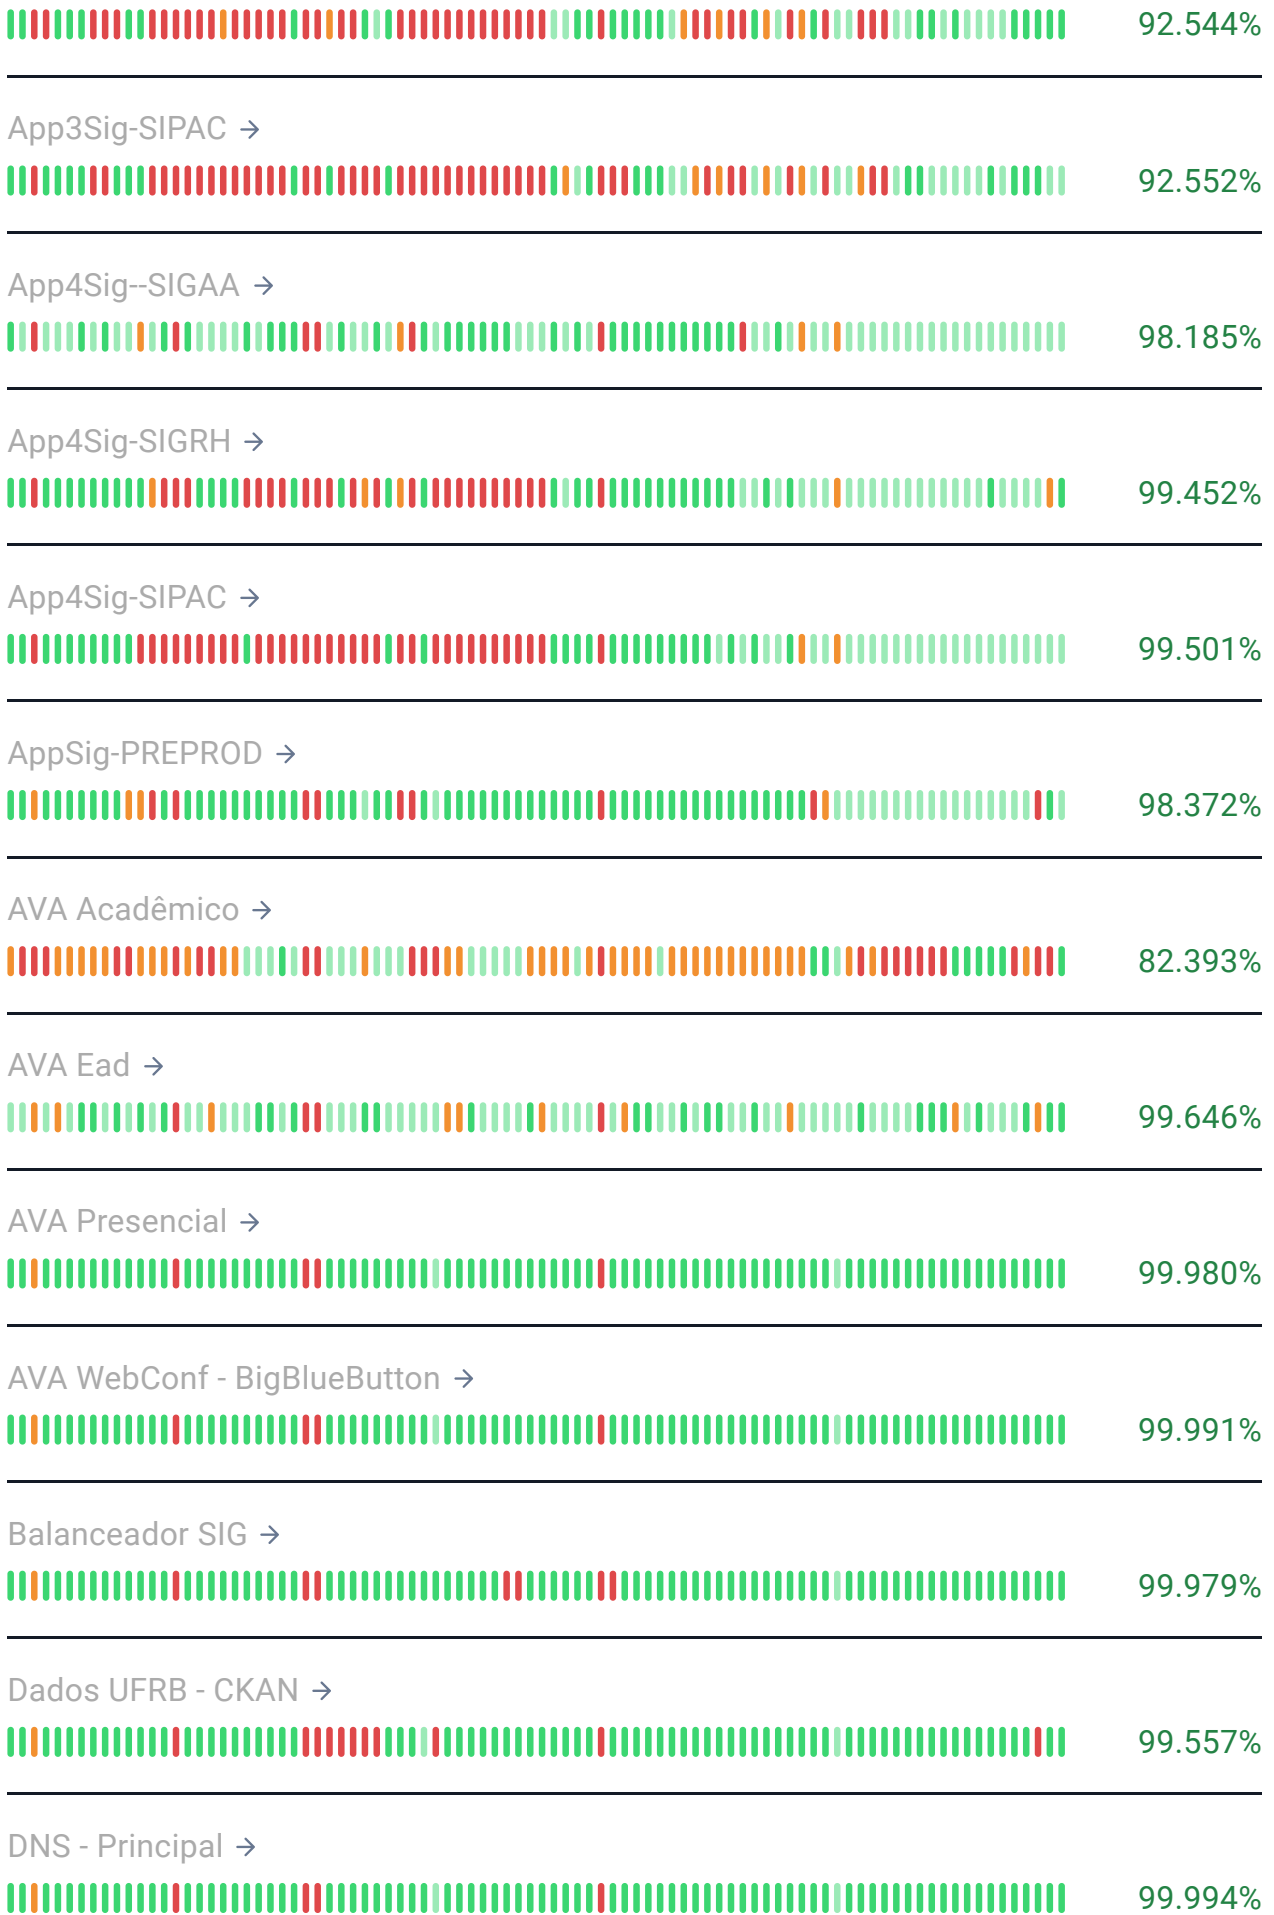

Service status

Last updated 15:50:11
Next update in 48 sec.

Some systems down

Services

App1Sig-SIGAA →

App1Sig-SIGRH →

App1Sig-SIPAC →

App2Sig-SIGAA →

App2Sig-SIGRH →

App2Sig-SIPAC →

App3Sig-SIGAA →

App3Sig-SIGRH →

Powered by ●